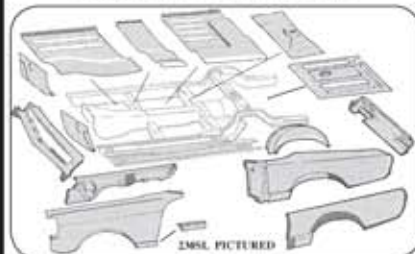

BOB'S SPEEDOMETER SERVICE, INC.

Speedometers,
Tachometers, Clocks
All gauge instrumentation
repaired & restored.
Cables, Gas Sending Units.

10123 Bergin Road
Howell, MI 48843
800-592-9673 • 810-632-0400
Fax: 810-632-6587
www.BohsSpeedometer.com
E-MAIL: BohsSpeedometer@aol.com

Palm Springs EXOTIC CAR AUCTIONS

Keith G. McCormick, President
Auction of 600 antique, classic sports,
and special interest autos.

NOV 2010: 19, 20 and 21
FEB 2011: 25, 26 and 27

Auctions held at the end of November and
the last weekend in February every year.

(760) 320-3290 • (760) 320-2850
Fax: (760) 323-7031

244 N. Indian Canyon Drive, Palm Springs, CA 92262
Check out our website: www.classic-carauktion.com

PAUL'S CHROME PLATING, INC.

The Before and After People

Custom show replating
on metals & plastics

Potmetal restoration
is a specialty.

1-800-245-8679

View the process on our
virtual tour
www.paulschrome.com

PAUL'S CHROME PLATING, INC.
90 Pattison Street
Evans City, PA 16033

Fred Hespeneheide, President

K&K MANUFACTURING INC.

951 Nine Mile Rd., Sparta, MI 49345

1-800-876-4286

Fax: 616-784-4296

MANUFACTURER OF
RUST REPAIR PARTS
and a Full Line for SLs
Mercedes-Benz
190SL-230SL-280SL-450SL

Rust repair parts for
110, 111, 116, 114, 115, 123, 124, 126
& 201 chassis cars.

SECURE ONLINE ORDERING
www.kkmfg.com

Want a Porsche for $125?
YOU CAN.