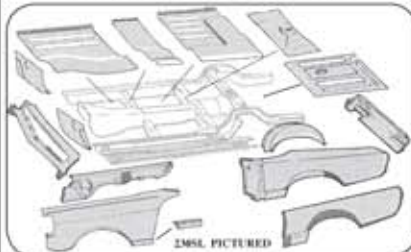

BOB'S SPEEDOMETER SERVICE, INC.

Speedometers,
Tachometers, Clocks
All gauge instrumentation
repaired & restored.
Cables, Gas Sending Units.

10123 Bergin Road
Howell, MI 48843
800-592-9673 • 810-632-0400
Fax: 810-632-6587
www.BohsSpeedometer.com
E-MAIL: BohsSpeedometer@aol.com

Palm Springs EXOTIC CAR AUCTIONS

Keith G. McCormick, President
Auction of 600 antique, classic sports,
and special interest autos.

NOV 2010: 19, 20 and 21
FEB 2011: 25, 26 and 27

Auctions held at the end of November and
the last weekend in February every year.

(760) 320-3290 • (760) 320-2850
Fax: (760) 323-7031

244 N. Indian Canyon Drive, Palm Springs, CA 92262
Check out our website: www.classic-carauktion.com

PAUL'S CHROME PLATING, INC.

The Before and After People

Custom show replating
on metals & plastics

Potmetal restoration
is a specialty.

1-800-245-8679

View the process on our
virtual tour
www.paulschrome.com

PAUL'S CHROME PLATING, INC.
90 Pattison Street
Evans City, PA 16033

Fred Hespeneheide, President

K&K MANUFACTURING INC.

951 Nine Mile Rd., Sparta, MI 49345

1-800-876-4286

Fax: 616-784-4296

MANUFACTURER OF
RUST REPAIR PARTS
and a Full Line for SLs
Mercedes-Benz
190SL-230SL-280SL-450SL

Rust repair parts for
110, 111, 116, 114, 115, 123, 124, 126
& 201 chassis cars.

SECURE ONLINE ORDERING
www.kkmfg.com

Want a Porsche for $125?
YOU CAN.